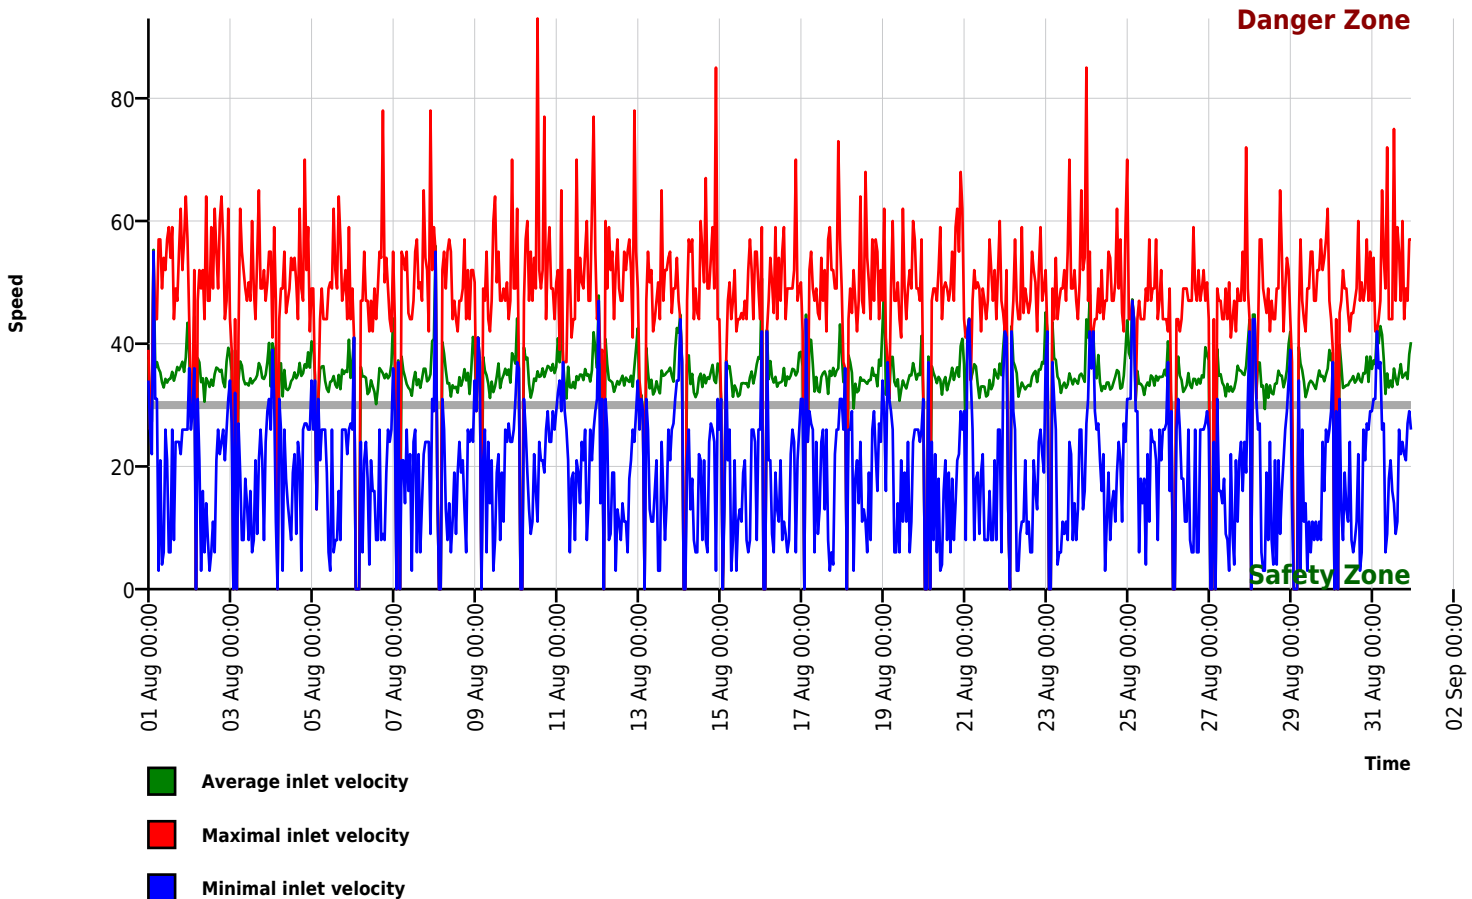

Author

Institution Padbury Parish Council
Department
Street
Postal Code
City Padbury
Country United Kingdom
Contact Padbury Parish Council
Phone
E-Mail padburyparishcouncil@gmail.com

Padbury Parish Council

Built with **DataCollect Webreporter** version 1.0 at 16/10/2024 17:09:29

Site

Name PAD3 - Main St.
Dir. Oncoming (name)
Dir. Outgoing (name)
Posted Speed Limit
Comment
Device type **DSD**

Time Range

Start Date 01/08/2024 00:00
End Date 31/08/2024 23:59
Days Mo, Tu, We, Th, Fr, Sa, Su
Time Interval 60 minutes
Time Frame / Day 00:00 - 23:59

Speed Diagram (Direction Outgoing)

- Average inlet velocity
- Maximal inlet velocity
- Minimal inlet velocity