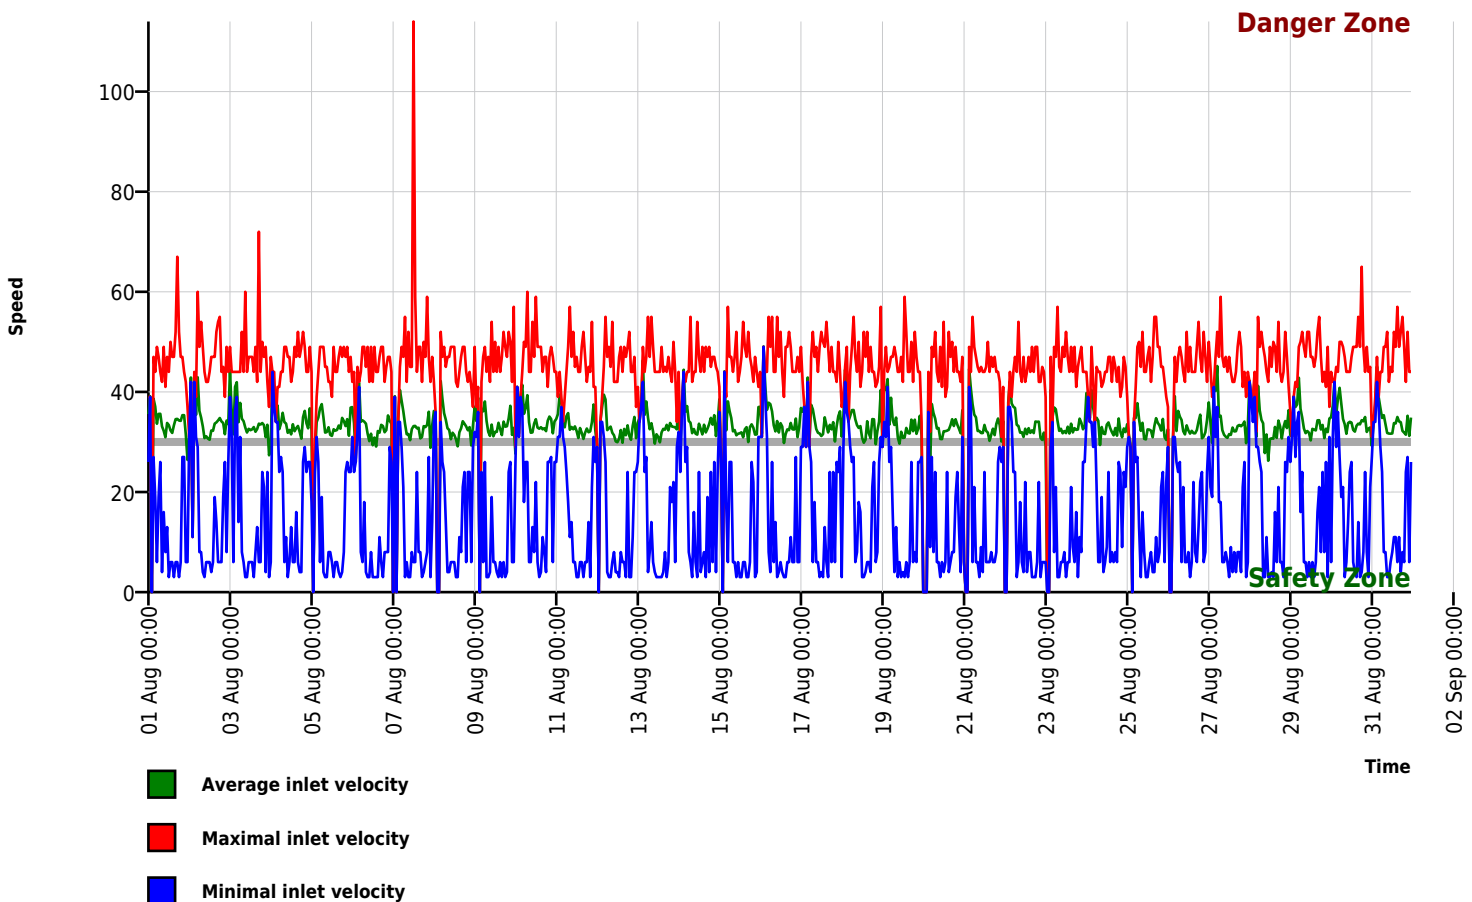

Author

Institution Padbury Parish Council
Department
Street
Postal Code
City Padbury
Country United Kingdom
Contact Padbury Parish Council
Phone
E-Mail padburyparishcouncil@gmail.com

Padbury Parish Council

Built with **DataCollect Webreporter** version 1.0 at 16/10/2024 17:09:29

Site

Name PAD3 - Main St.
Dir. Oncoming (name)
Dir. Outgoing (name)
Posted Speed Limit
Comment
Device type **DSD**

Time Range

Start Date 01/08/2024 00:00
End Date 31/08/2024 23:59
Days Mo, Tu, We, Th, Fr, Sa, Su
Time Interval 60 minutes
Time Frame / Day 00:00 - 23:59

Speed Diagram (Direction Oncoming)